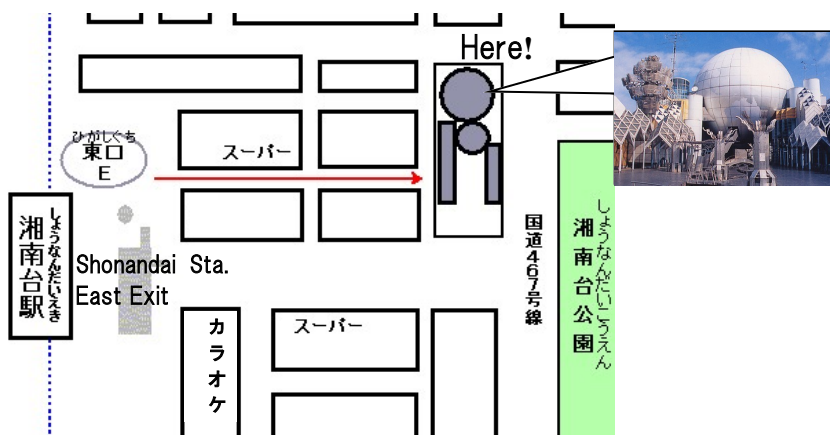

AIUEO AIUEO

- Who can register : Adults
- Level of Classes : Intermediate
- Type of Class : Small group style
- Fee : ¥100/class

● Childcare service is not available

🕒 **Day/Time** : Every Saturday 6:00 p.m.-8:00 p.m.

📍 **Place** : B1 floor of Shonandai Shimin Center/
B1 floor of Shonandai Community Center
(1-8 Shonandai, Fujisawa)

Contact Person

KUBOTA Mari

☎ Phone: 0466-82-8079