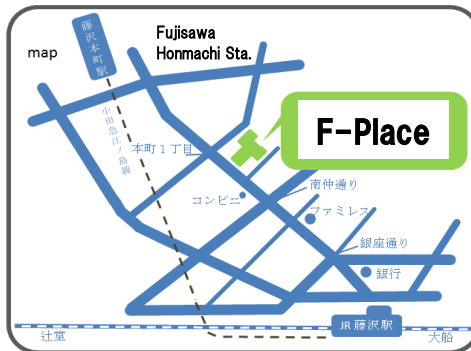

 Type of Class : Small group style (1-6 ppl/group)

 Fee : ¥0

● Childcare service is not available

 **Day/Time** : Every Saturday 1:00 p.m.-4:00 p.m.

 **Place** : F-Place (Fujisawa Multipurpose Public Complex and Fujisawa Community Hall/Labor Hall)
(1-12-17 Hon-cho, Fujisawa)
*11-minute walk from Fujisawa Station
*9-minute walk from Fujisawa Honmachi Station