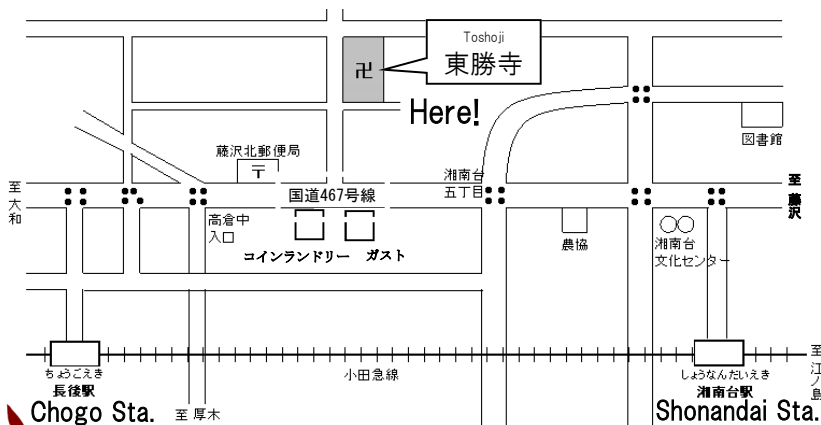

● Childcare service is not available

Day/Time : Every Saturday 10:00 a.m.–12:00 p.m.
(No class on 1st Saturday)

Place : *Toshouji*
(258 Takakura, Fujisawa)

Contact Person

SAWANO Hiroshi
Chikyu Shimin Tomono Kai (NPO)