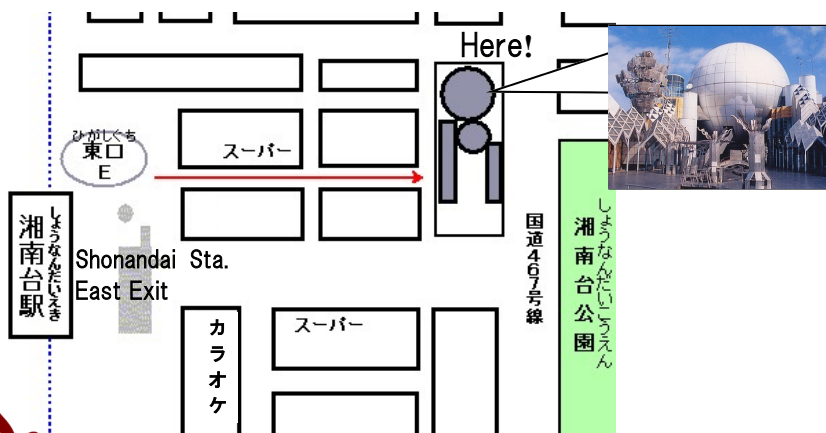

 **Place** : F-Place (Fujisawa Multipurpose Public Complex
and Fujisawa Community Hall/Labor Hall)
(1-12-17 Hon-cho, Fujisawa)

* 11-minute walk from Fujisawa Station

* 9-minute walk from Fujisawa Honmachi Station

- Childcare service is not available

Day/Time : 1st & 3rd Saturdays 9:30 a.m.-12:00 p.m.

Place : *Shonandai Shimin Center*/Shonandai Community Center
(1-8 Shonandai, Fujisawa)

Contact Person

MOCHIZUKI Chiharu