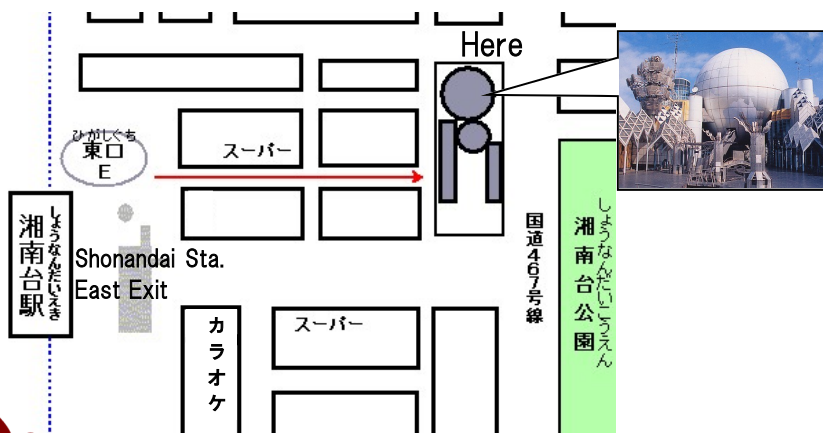

Japanese Language Kompeito

NIHONGO KONPEITO

- Who can register : Adults
- Level of Classes : Elementary/Intermediate
- Type of Class: Small group style (2-8 ppl/group)
- Fee : ¥500/3 months

- Childcare service is not available

Day/Time : Every Wednesday 7:30 p.m.-9:00 p.m.

Place : *Shonandai Shimin Center*/Shonandai Community Center
(1-8 Shonandai, Fujisawa)

Contact Person

HAMA Hatsumi

Email : konpeito-10@outlook.jp