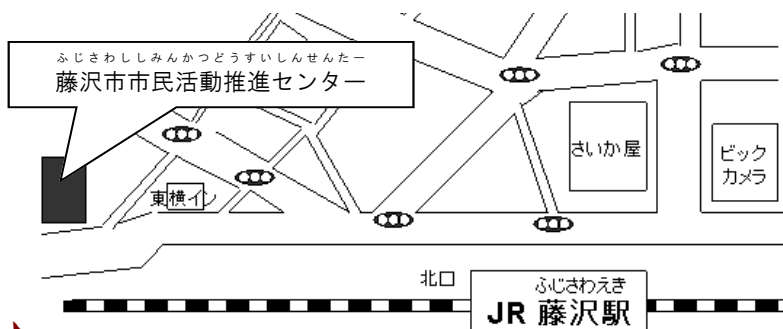

SHONAN NITCHU NIHONGO KYOSHITSU
SHONAN NITCHU NIHONGO KYOSHITSU

- Who can register : **Elementary/Junior high school Students and Adults**
- Level of Classes : Beginner/Elementary/Intermediate
- Type of Class : Private lesson
- Fee : ¥0 Only text book fee is required.

● Childcare service is not available

Day/Time : Class schedule to be determined upon arrangement with the student

Place : *Fujisawa-shi Shimin Katsudo Suishin Center*
(1031 Fujisawa, Fujisawa, at Urban Center Fujisawa)

Contact Person

Shonan Japan-China Friendship Association
UENO Atsushi

TEL: 0466-33-0870
080-5513-5546