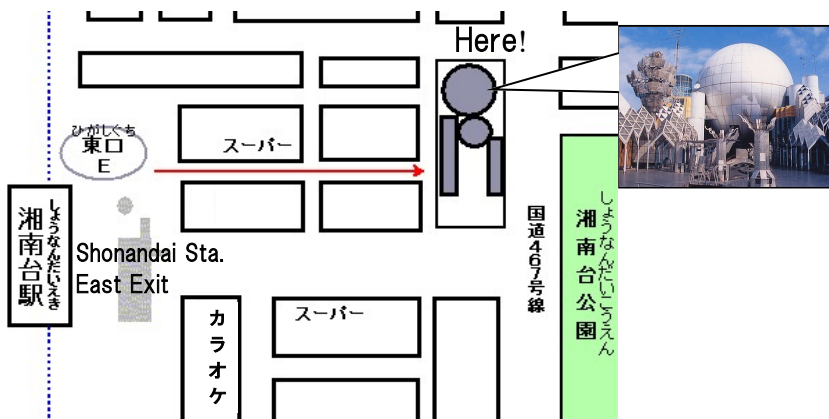

Day/Time : Every Friday 11:00 a.m.-12:30 p.m.

Place : *Shonandai Shimin Center*/Shonandai Community Center
(1-8 Shonandai, Fujisawa)

Contact Person

YAMAGUCHI Masaru

Phone: 090-2453-7170

Japanese Language “Tomono Kai”