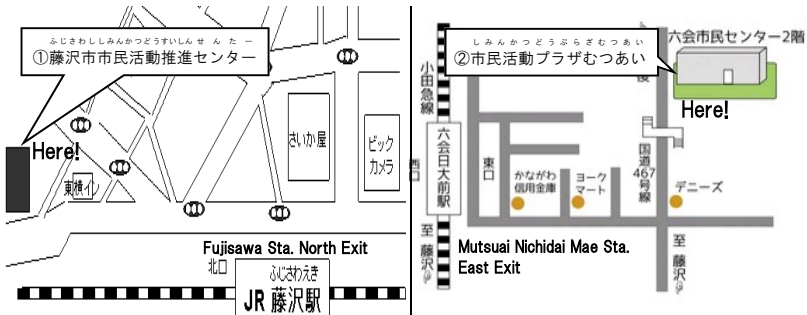

 **Place** : F-Place (Fujisawa Multipurpose Public Complex
and Fujisawa Community Hall/Labor Hall)
(1-12-17 Hon-cho, Fujisawa)

* 11-minute walk from Fujisawa Station

* 9-minute walk from Fujisawa Honmachi Station

- Childcare service is not available

Day/Time : 1st & 3rd Saturdays 9:30 a.m.-12:00 p.m.

Place : *Shonandai Shimin Center*/Shonandai Community Center
(1-8 Shonandai, Fujisawa)

Contact Person

MOCHIZUKI Chiharu

Phone: 080-6623-3033

Japanese Language Class “Kawasemi”

NIHONGO KYOSHITSU “KAWASEMI”

- ✎ Who can register : Adults
- ✎ Level of Classes : Elementary/Intermediate
- ✎ Type of Class: Basically Private lesson
- ✎ Fee : ¥200/class (About 2 hours)

- 📍 **Place** : ① *Fujisawa-shi Shimin Katsudo Suishin Center* (Closed: Tuesday)
(1031 Fujisawa, Fujisawa, at Urban Center Fujisawa)
② *Shimin Katsudo Plaza Mutsuai* (Closed: Mondays)
(4-8-1 Kameino, Fujisawa, 2nd floor of Mutsuai Community Center)