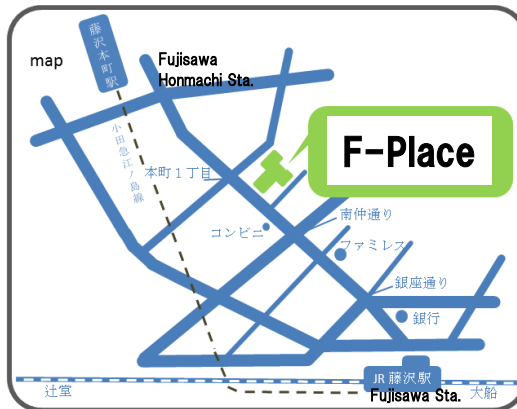

● Childcare service is not available

Day/Time : Every Saturday 10:00 a.m.–12:00 p.m.
(No class on 1st Saturday)

Place : *Toshouji*
(258 Takakura, Fujisawa)

Contact Person

SAWANO Hiroshi
Chikyu Shimin Tomono Kai (NPO)

Phone: 080-6898-8613

 Who can register : Adults

 Level of Classes : Beginner/Elementary/
Intermediate

 Type of Class : Small group style

● Childcare service is not available

 **Day/Time** : Every Saturday 10:00 a.m.–11:30 a.m.

 **Place** : F-Place (Fujisawa Multipurpose Public Complex
and Fujisawa Community Hall/Labor Hall)
(1-12-17 Hon-cho, Fujisawa)

* 11-minute walk from Fujisawa Station

* 9-minute walk from Fujisawa Honmachi Station